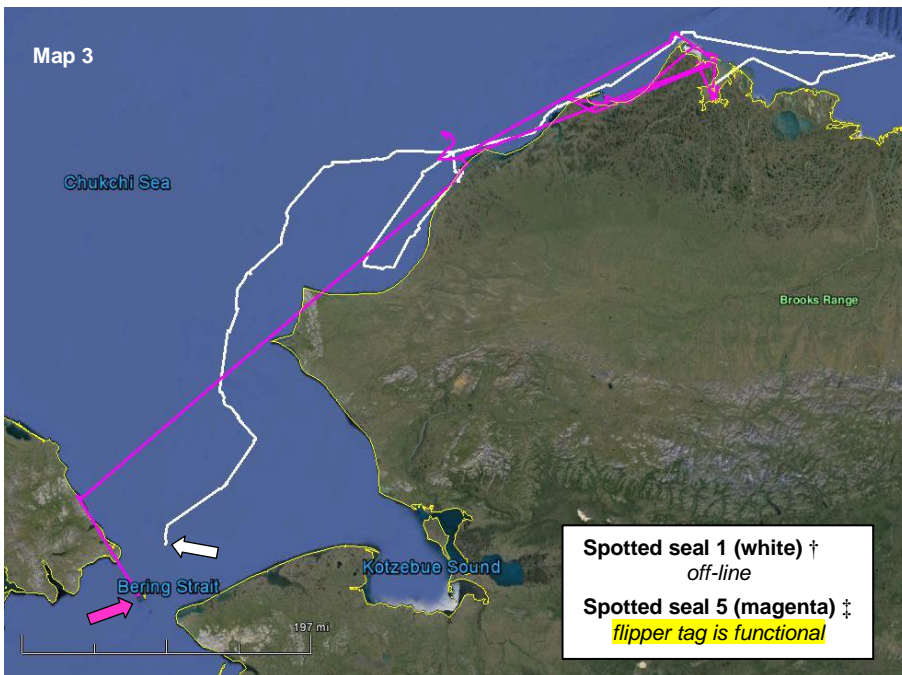

NORTH SLOPE BOROUGH

Department of Wildlife Management

Seal Baseline Study (NMFS Permit #15324)

Map 14 *Locations as of October 24, 2014*

Ringed seal 1 (red)
Ringed seal 2 (yellow-green)

Ringed seal 3 (orange)*
off-line

Spotted seal 1 (white) †
off-line
Spotted seal 5 (magenta) ‡
flipper tag is functional

Map 1:
Ringed seal 1 (adult ♂)
Tagged on 21-July, 2014
Distance travelled to date ≈ 6,350 km (3,950 mi)

Ringed seal 2 (sub-adult ♂)
Tagged on 22-July, 2014
Distance travelled to date ≈ 3,280 km (2,040 mi)

Map 2:
Ringed seal 3 (juvenile ♀)
Tagged on 30-Aug, 2014 †ended 3-Sept, 2014

Map 3:
Spotted seal 1 (sub-adult ♂)
Tagged on 29-July, 2014
Total distance ≈ 1,950 km (1,211 mi)
‡ended 1-Sept, 2014

Spotted seal 5 (juvenile ♂)
Tagged on 18-Aug, 2014 ‡ended 10-Sept, 2014
Total distance ≈ 1,520 km (~950 mi) ← minimum
Flipper tag shows haulout on Big Diomed Island

Contact

Andy Von Duyke
Wildlife Biologist

andrew.vonduyke@north-slope.org
907-852-0350

Map 4:

- Spotted seal 2** (sub-adult ♂)
 Tagged on 31-July, 2014
 Distance travelled to date ≈ 4,020 km (2,500 mi)
- Spotted seal 3** (sub-adult ♂)
 Tagged on 18-Aug, 2014
 Distance travelled to date ≈ 3,100 km (1,950 mi)
- Spotted seal 4** (sub-adult ♂)
 Tagged on 18-Aug, 2014
 Distance travelled to date ≈ 4,500 km (2,800 mi)
- Spotted seal 6** (adult ♂)
 Tagged on 18-Aug, 2014
 Distance travelled to date ≈ 3,790 km (2,360 mi)