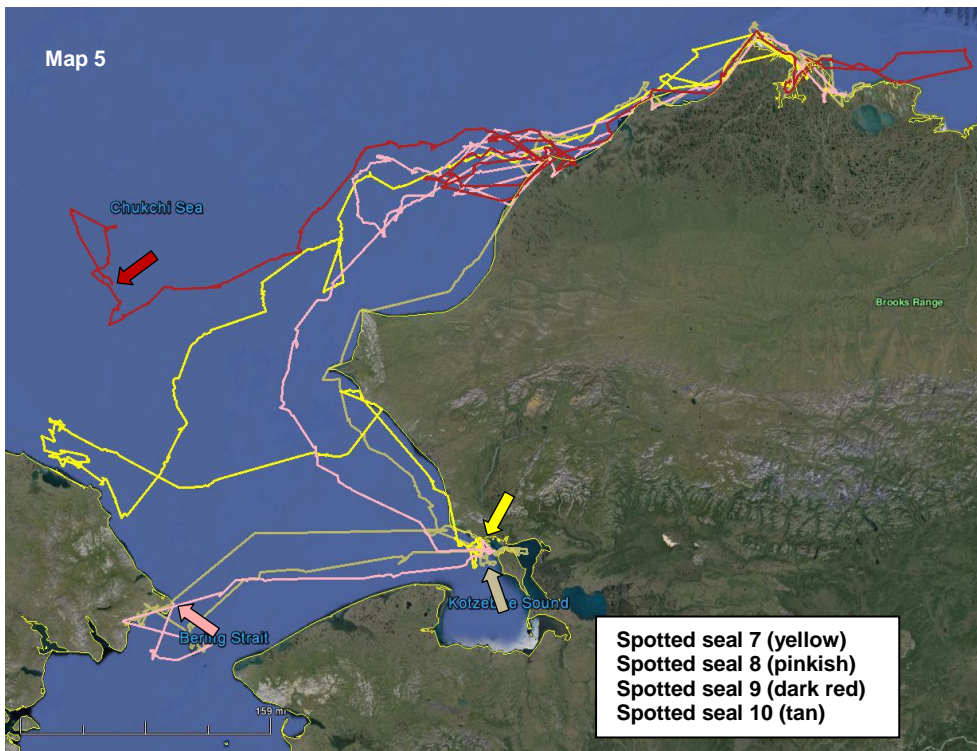

Map 2:
Ringed seal 3 (juvenile ♀)
Tagged on 30-Aug, 2014 †ended 3-Sept, 2014

Map 3:
Spotted seal 1 (sub-adult ♂)
Tagged on 29-July, 2014
Total distance ≈ 1,950 km (1,211 mi)
‡ended 1-Sept, 2014

Spotted seal 5 (juvenile ♂)
Tagged on 18-Aug, 2014 ‡ended 10-Sept, 2014
Total distance ≈ 1,520 km (~950 mi) ← minimum
Flipper tag shows haulout on Big Diomed Island

Contact

Andy Von Duyke
Wildlife Biologist

andrew.vonduyke@north-slope.org
907-852-0350

Map 4:

- Spotted seal 2** (sub-adult ♂)
 Tagged on 31-July, 2014
 Distance travelled to date ≈ 4,020 km (2,500 mi)
- Spotted seal 3** (sub-adult ♂)
 Tagged on 18-Aug, 2014
 Distance travelled to date ≈ 3,100 km (1,950 mi)
- Spotted seal 4** (sub-adult ♂)
 Tagged on 18-Aug, 2014
 Distance travelled to date ≈ 4,500 km (2,800 mi)
- Spotted seal 6** (adult ♂)
 Tagged on 18-Aug, 2014
 Distance travelled to date ≈ 3,790 km (2,360 mi)

Map 5:

- Spotted seal 7** (sub-adult ♀)
 Tagged on 19-Aug, 2014
 Distance travelled to date ≈ 3,080 km (1,920 mi)
- Spotted seal 8** (sub-adult ♂)
 Tagged on 18-Aug, 2014
 Distance travelled to date ≈ 3,330 km (2,070 mi)
- Spotted seal 9** (sub-adult ♀)
 Tagged on 19-Aug, 2014
 Distance travelled to date ≈ 3,020 km (1,880 mi)
- Spotted seal 10** (adult ♂)
 Tagged on 22-Aug, 2014
 Distance travelled to date ≈ 3,200 km (1,990 mi)