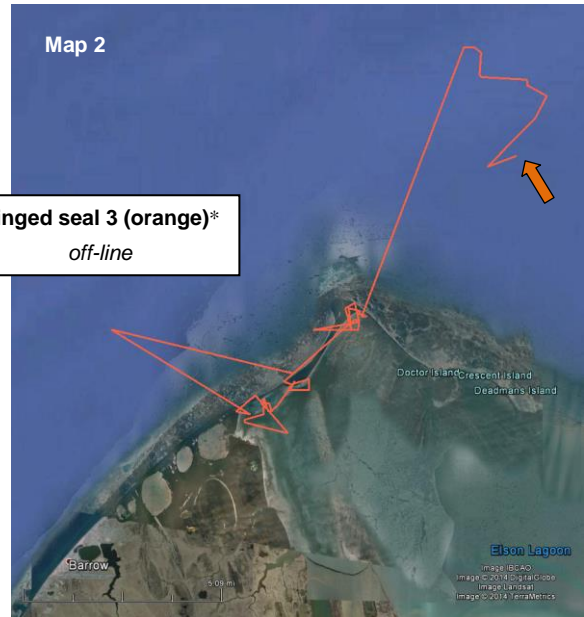

NORTH SLOPE BOROUGH

Department of Wildlife Management

Seal Baseline Study (NMFS Permit #15324)

Map 14 *Locations as of October 24, 2014*

Ringed seal 1 (red)
Ringed seal 2 (yellow-green)

Ringed seal 3 (orange)*
off-line

Spotted seal 1 (white) †
off-line
Spotted seal 5 (magenta) ‡
flipper tag is functional

Map 1:
Ringed seal 1 (adult ♂)
Tagged on 21-July, 2014
Distance travelled to date ≈ 6,350 km (3,950 mi)

Ringed seal 2 (sub-adult ♂)
Tagged on 22-July, 2014
Distance travelled to date ≈ 3,280 km (2,040 mi)

Map 2:
Ringed seal 3 (juvenile ♀)
Tagged on 30-Aug, 2014 †ended 3-Sept, 2014

Map 3:
Spotted seal 1 (sub-adult ♂)
Tagged on 29-July, 2014
Total distance ≈ 1,950 km (1,211 mi)
‡ended 1-Sept, 2014

Spotted seal 5 (juvenile ♂)
Tagged on 18-Aug, 2014 ‡ended 10-Sept, 2014
Total distance ≈ 1,520 km (~950 mi) ← minimum
Flipper tag shows haulout on Big Diomed Island

Contact

Andy Von Duyke
Wildlife Biologist

andrew.vonduyke@north-slope.org
907-852-0350

Map 4:

- Spotted seal 2** (sub-adult ♂)
 Tagged on 31-July, 2014
 Distance travelled to date ≈ 4,020 km (2,500 mi)
- Spotted seal 3** (sub-adult ♂)
 Tagged on 18-Aug, 2014
 Distance travelled to date ≈ 3,100 km (1,950 mi)
- Spotted seal 4** (sub-adult ♂)
 Tagged on 18-Aug, 2014
 Distance travelled to date ≈ 4,500 km (2,800 mi)
- Spotted seal 6** (adult ♂)
 Tagged on 18-Aug, 2014
 Distance travelled to date ≈ 3,790 km (2,360 mi)