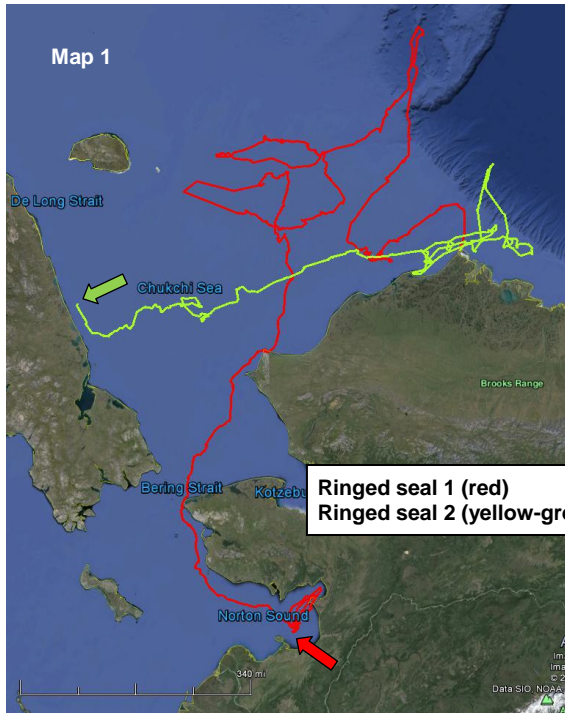

NORTH SLOPE BOROUGH

Department of Wildlife Management

Seal Baseline Study (NMFS Permit #15324)

Map 14 *Locations as of October 24, 2014*

Ringed seal 1 (red)
Ringed seal 2 (yellow-green)

Ringed seal 3 (orange)*
off-line

Spotted seal 1 (white) †
off-line
Spotted seal 5 (magenta) ‡
flipper tag is functional

Map 1:
Ringed seal 1 (adult ♂)
Tagged on 21-July, 2014
Distance travelled to date ≈ 6,350 km (3,950 mi)

Ringed seal 2 (sub-adult ♂)
Tagged on 22-July, 2014
Distance travelled to date ≈ 3,280 km (2,040 mi)

Map 2:
Ringed seal 3 (juvenile ♀)
Tagged on 30-Aug, 2014 †ended 3-Sept, 2014

Map 3:
Spotted seal 1 (sub-adult ♂)
Tagged on 29-July, 2014
Total distance ≈ 1,950 km (1,211 mi)
‡ended 1-Sept, 2014

Spotted seal 5 (juvenile ♂)
Tagged on 18-Aug, 2014 ‡ended 10-Sept, 2014
Total distance ≈ 1,520 km (~950 mi) ← minimum
Flipper tag shows haulout on Big Diomed Island

Contact

Andy Von Duyke
Wildlife Biologist

andrew.vonduyke@north-slope.org
907-852-0350

Map 4:

- Spotted seal 2** (sub-adult ♂)
 Tagged on 31-July, 2014
 Distance travelled to date ≈ 4,020 km (2,500 mi)
- Spotted seal 3** (sub-adult ♂)
 Tagged on 18-Aug, 2014
 Distance travelled to date ≈ 3,100 km (1,950 mi)
- Spotted seal 4** (sub-adult ♂)
 Tagged on 18-Aug, 2014
 Distance travelled to date ≈ 4,500 km (2,800 mi)
- Spotted seal 6** (adult ♂)
 Tagged on 18-Aug, 2014
 Distance travelled to date ≈ 3,790 km (2,360 mi)