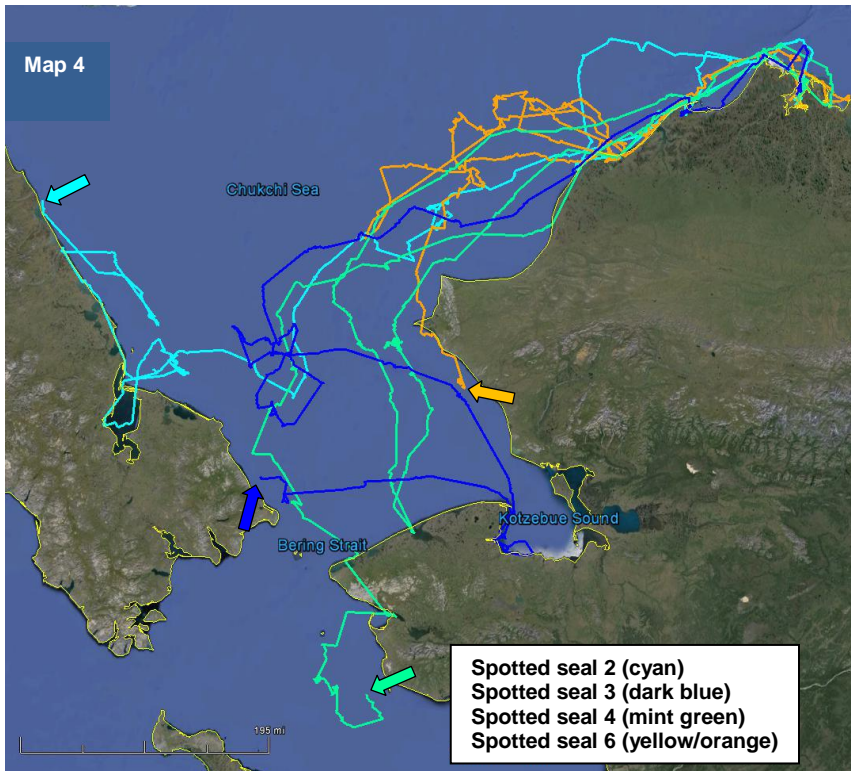

Spotted seal 1 (white) †
off-line
Spotted seal 5 (magenta) ‡
flipper tag is functional

Map 1:
Ringed seal 1 (adult ♂)
Tagged on 21-July, 2014
Distance travelled to date ≈ 6,350 km (3,950 mi)

Ringed seal 2 (sub-adult ♂)
Tagged on 22-July, 2014
Distance travelled to date ≈ 3,280 km (2,040 mi)

Map 2:
Ringed seal 3 (juvenile ♀)
Tagged on 30-Aug, 2014 †ended 3-Sept, 2014

Map 3:
Spotted seal 1 (sub-adult ♂)
Tagged on 29-July, 2014
Total distance ≈ 1,950 km (1,211 mi)
‡ended 1-Sept, 2014

Spotted seal 5 (juvenile ♂)
Tagged on 18-Aug, 2014 ‡ended 10-Sept, 2014
Total distance ≈ 1,520 km (~950 mi) ← minimum
Flipper tag shows haulout on Big Diomed Island

Contact

Andy Von Duyke
Wildlife Biologist

andrew.vonduyke@north-slope.org
907-852-0350

Map 4:

- Spotted seal 2** (sub-adult ♂)
 Tagged on 31-July, 2014
 Distance travelled to date ≈ 4,020 km (2,500 mi)
- Spotted seal 3** (sub-adult ♂)
 Tagged on 18-Aug, 2014
 Distance travelled to date ≈ 3,100 km (1,950 mi)
- Spotted seal 4** (sub-adult ♂)
 Tagged on 18-Aug, 2014
 Distance travelled to date ≈ 4,500 km (2,800 mi)
- Spotted seal 6** (adult ♂)
 Tagged on 18-Aug, 2014
 Distance travelled to date ≈ 3,790 km (2,360 mi)