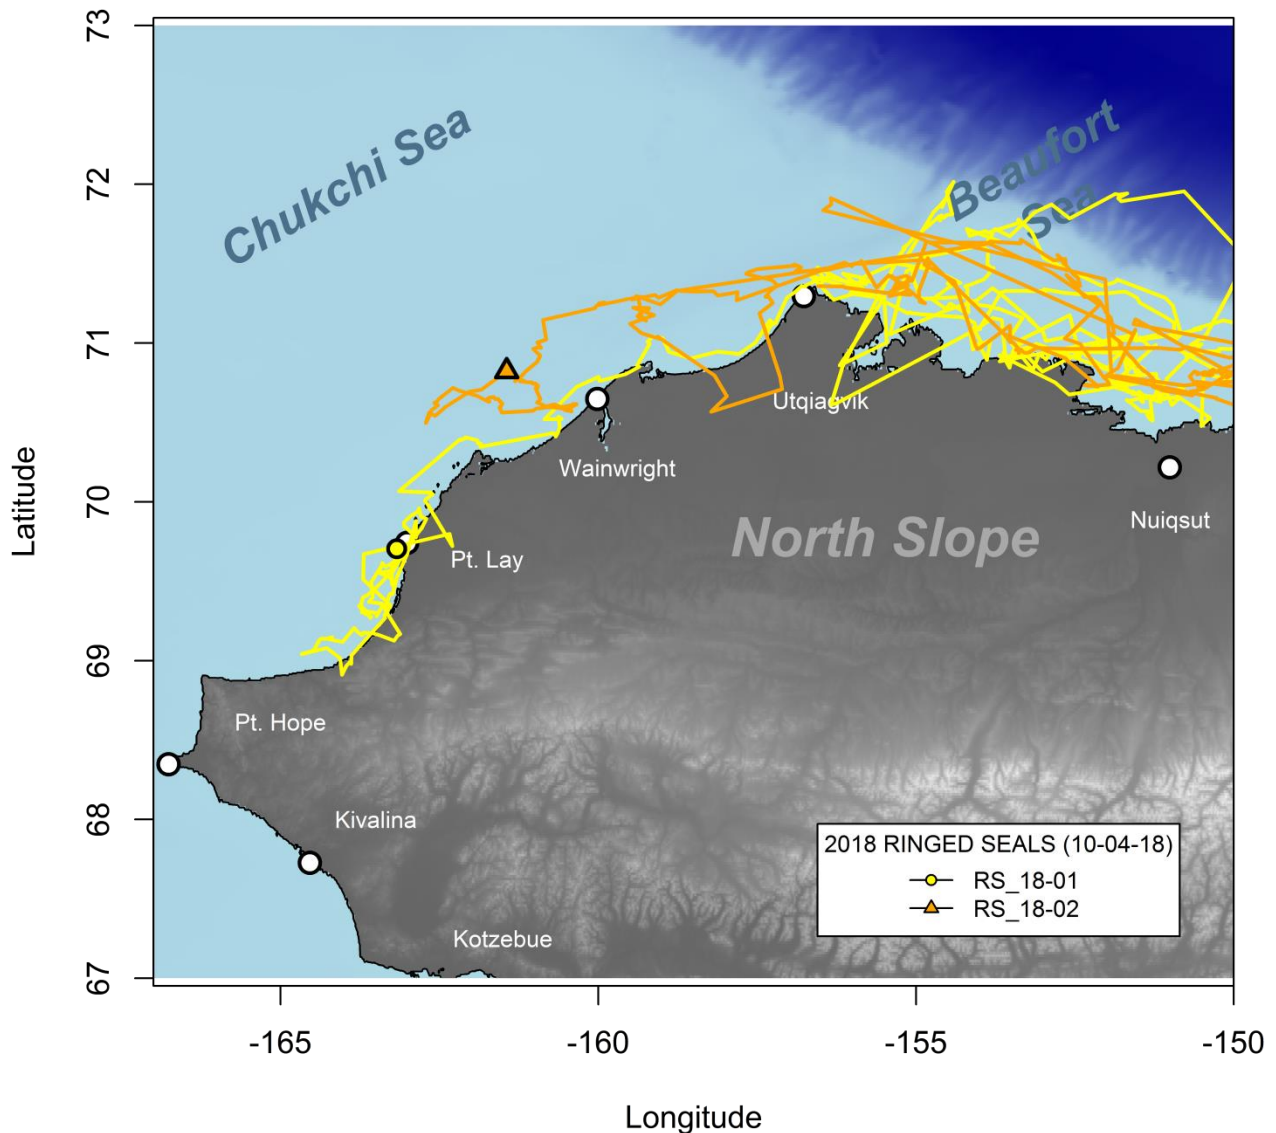

October 26, 2018

RINGED SEAL LOCATIONS

The current locations (October 26, 2018) of two ringed seals tagged near Utqiagvik on July 9th and 10th, 2018 are indicated by a circle and triangle, designating one female and one male respectively. Note: data shown are unfiltered.

Map archives and more information are available on our webpage:
www.north-slope.org/departments/wildlife-management/studies-and-research-projects/ice-seals/ringed-seal-research

Note that the NSB Dept. of Wildlife Management has tagged seals in collaboration with the Arctic Marine Mammals Program of the Alaska Department of Fish and Game (ADF&G). Current maps for these seals are available at:
www.adfg.alaska.gov/index.cfm?adfg=marinemammalprogram.icesealresearch

Funding provided by the Shell Baseline Studies Program. Seal research is conducted under NMFS permit #20466 and ADF&G Animal Care and Use Committee Protocol #0027-2017-27.

Contact Andy Von Duyke andrew.vonduyke@north-slope.org
Wildlife Biologist 907-852-0350