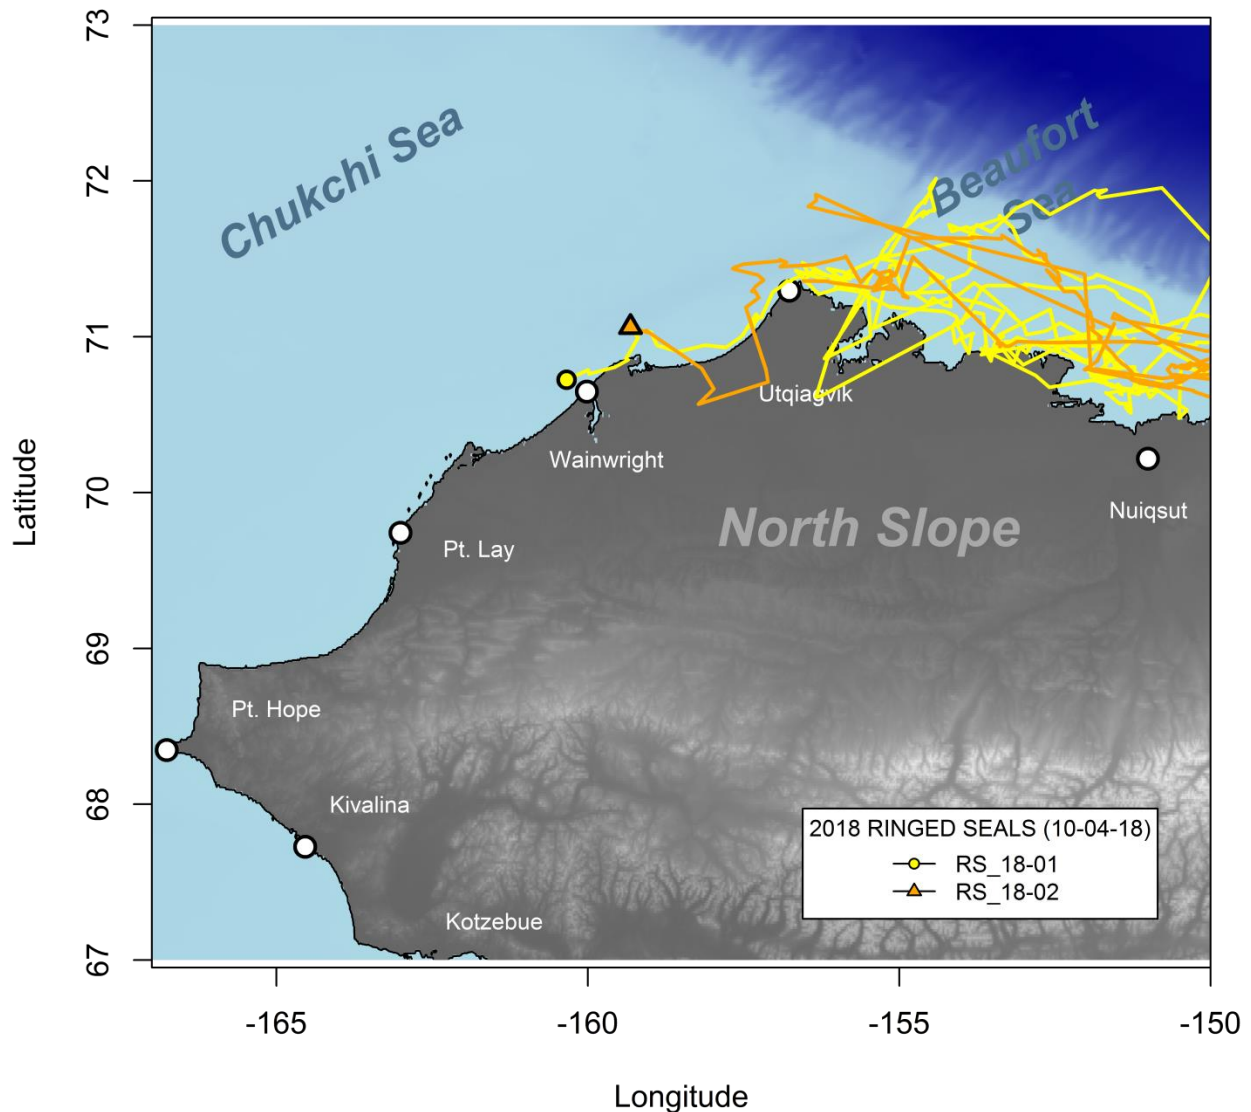

NORTH SLOPE BOROUGH

Department of Wildlife Management

Map 2018-19_#03
Ice Seal Baseline Study
(NMFS Permit #20466)

October 4, 2018

RINGED SEAL LOCATIONS

The current locations (October 4, 2018) of two ringed seals tagged near Utqiagvik on July 9th and 10th, 2018 are indicated by a circle and triangle, designating one female and one male respectively. Note: data shown are unfiltered.

Map archives and more information are available on our webpage:

www.north-slope.org/departments/wildlife-management/studies-and-research-projects/ice-seals/ringed-seal-research

Note that the NSB Dept. of Wildlife Management has tagged seals in collaboration with the Arctic Marine Mammals Program of the Alaska Department of Fish and Game (ADF&G). Current maps for these seals are available at:

www.adfg.alaska.gov/index.cfm?adfg=marinemammalprogram.icesealresearch

Funding provided by the Shell Baseline Studies Program. Seal research is conducted under NMFS permit #20466 and ADF&G Animal Care and Use Committee Protocol #0027-2017-27.