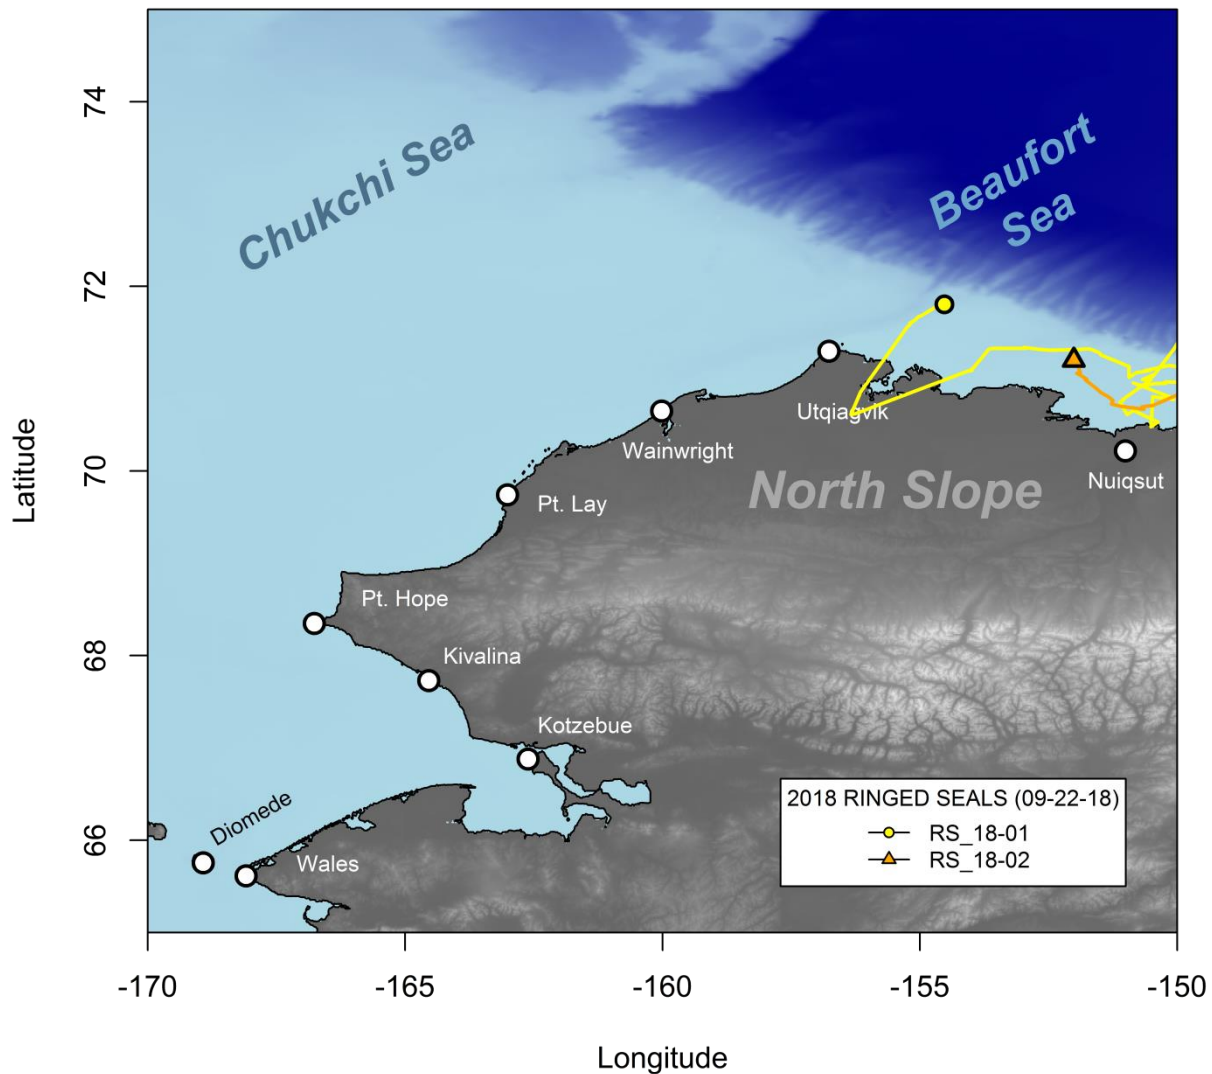

NORTH SLOPE BOROUGH

Department of Wildlife Management

Map 2018-19_#02
Ice Seal Baseline Study
(NMFS Permit #20466)

September 22, 2018

RINGED SEAL LOCATIONS

The current locations (September 22, 2018) of two ringed seals tagged near Utqiagvik on July 9th and 10th, 2018 are indicated by a circle and triangle, designating one female and one male respectively. Note: data shown are unfiltered.

Map archives and more information are available on our webpage:

www.north-slope.org/departments/wildlife-management/studies-and-research-projects/ice-seals/ringed-seal-research

Note that the NSB Dept. of Wildlife Management has tagged seals in collaboration with the Arctic Marine Mammals Program of the Alaska Department of Fish and Game (ADF&G). Current maps for these seals are available at:

www.adfg.alaska.gov/index.cfm?adfg=marinemammalprogram.icesealresearch

Funding provided by the Shell Baseline Studies Program. Seal research is conducted under NMFS permit #20466 and ADF&G Animal Care and Use Committee Protocol #0027-2017-27.