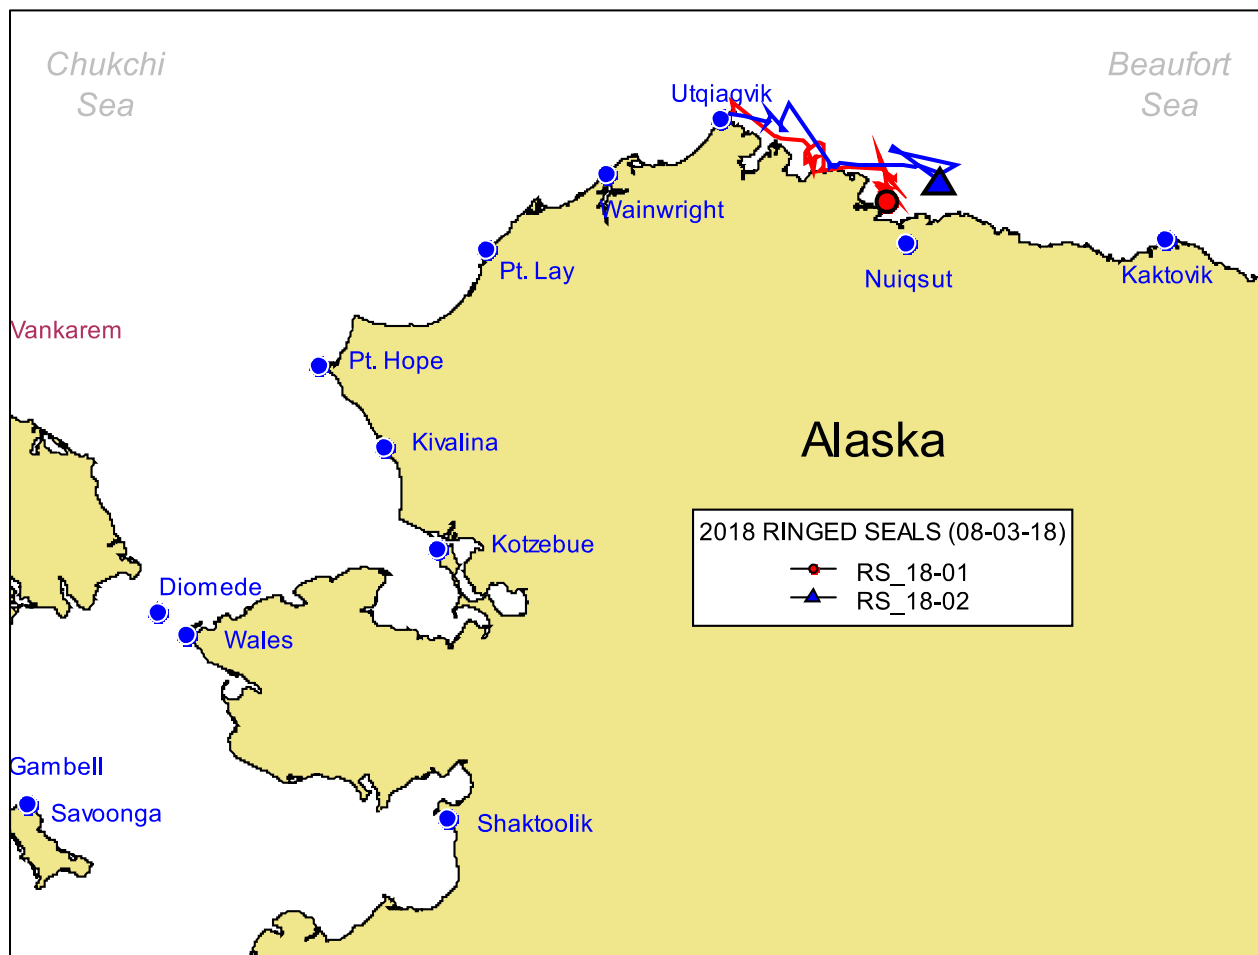

NORTH SLOPE BOROUGH

Department of Wildlife Management

Map 2018-19_#01
Ice Seal Baseline Study
(NMFS Permit #20466)

August 4, 2018

RINGED SEAL LOCATIONS

Map shows the locations as of August 3, 2018 of two ringed seals tagged near Utqiagvik on 9 and 10 of July.

Funding provided by the Shell Baseline Studies Program.

Seal research is conducted under NMFS permit #20466 and ADF&G Animal Care and Use Committee Protocol #0027-2017-27.

Map archives and more information are available on our webpage:
www.north-slope.org/departments/wildlife-management/studies-and-research-projects/ice-seals/ringed-seal-research

Note that the NSB has tagged seals in collaboration with the Arctic Marine Mammals Program of the Alaska Department of Fish and Game (ADF&G). Current maps for these seals are available at:
www.adfg.alaska.gov/index.cfm?adfg=marinemammalprogram.icesealresearch

Female: red line and circle
Male: blue line and triangle

Contact Andy Von Duyke andrew.vonduyke@north-slope.org
Wildlife Biologist 907-852-0350