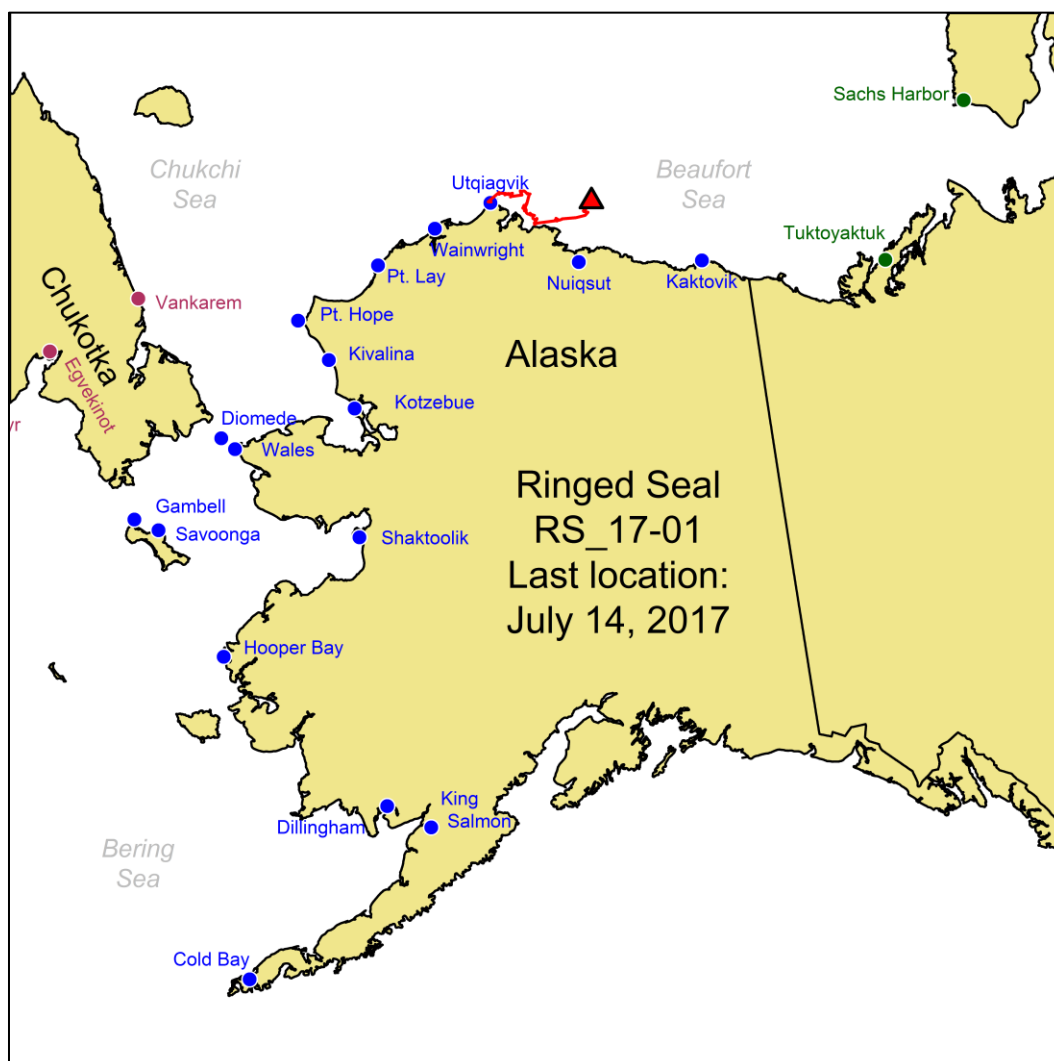

NORTH SLOPE BOROUGH

Department of Wildlife Management

Map 2017-18_#01
Ice Seal Baseline Study
(NMFS Permit #15324)
July 14, 2017

RINGED SEALS

A single adult male ringed seal was tagged on July 3, 2017 near Utqiagvik, AK. Map shows spatial movements and latest location.

Funding provided by the Collaborative Alaskan Arctic Studies Program (CAASP).

Note that a bearded seal* and a spotted seal* tagged in 2016 in collaboration with the Arctic Marine Mammals Program of the Alaska Department of Fish and Game (ADF&G) are both still transmitting.

A current map of their locations is available at:

www.adfg.alaska.gov/index.cfm?adfg=marinemammalprogram.icesealresearch

*funding from CAASP, Bureau of Ocean Energy Management (BOEM), and Office of Naval Research (ONR)