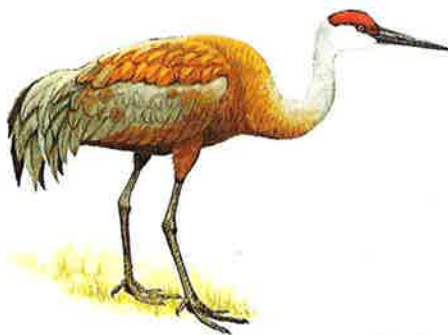

# AMBCC Subsistence Migratory Bird Household Harvest Survey Bird Identification Guide - North Slope

Wigeon

Mallard

Teal

Pintail

Shoveler

Black Scoter

Surf Scoter

White-winged Scoter

Scaup

Long-tailed Duck

Merganser

Common Eider

King Eider

Spectacled Eider

Steller's Eider

Brant

Cackling/Canada Goose

White-fronted Goose

Snow Goose

# AMBCC Subsistence Migratory Bird Household Harvest Survey Bird Identification Guide - North Slope

Swan

Sandhill Crane

Grouse

Ptarmigan

Pacific Loon

Red-throated Loon

Yellow-billed Loon