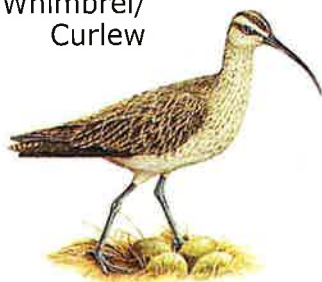

Brant

Cackling/Canada Goose

White-fronted Goose

Snow Goose

# AMBCC Subsistence Migratory Bird Household Harvest Survey Bird Identification Guide - North Slope

Swan

Sandhill Crane

Grouse

Ptarmigan

Pacific Loon

Red-throated Loon

Yellow-billed Loon

Tern

Black-headed Gulls

Large Gulls

Murre

Guillemot

Whimbrel/  
Curlew

Godwit

Turnstone

Golden/Black-bellied  
Plover

Phalarope

Small Shorebird

Snowy Owl